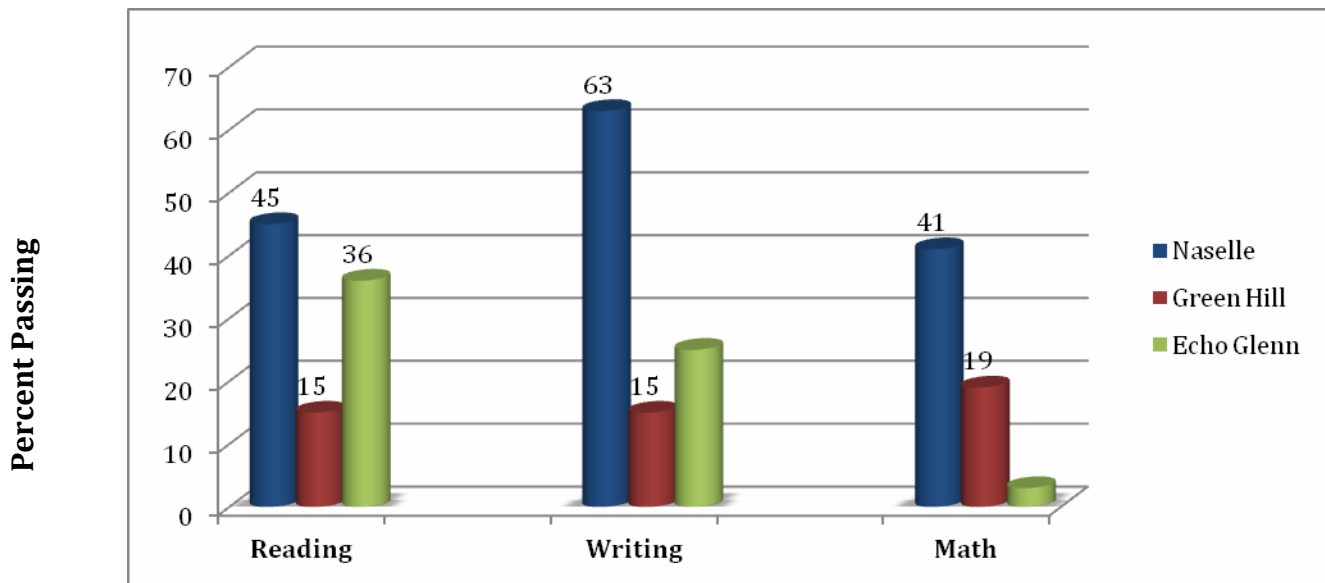

## ***Comparison of Naselle Youth Camp School, Green Hill and Echo Glenn School state assessments scores***

**2011 Washington State High School Proficiency (HSPE) & End of Course Mathematics Exams  
10<sup>th</sup> graders – Source OSPI**